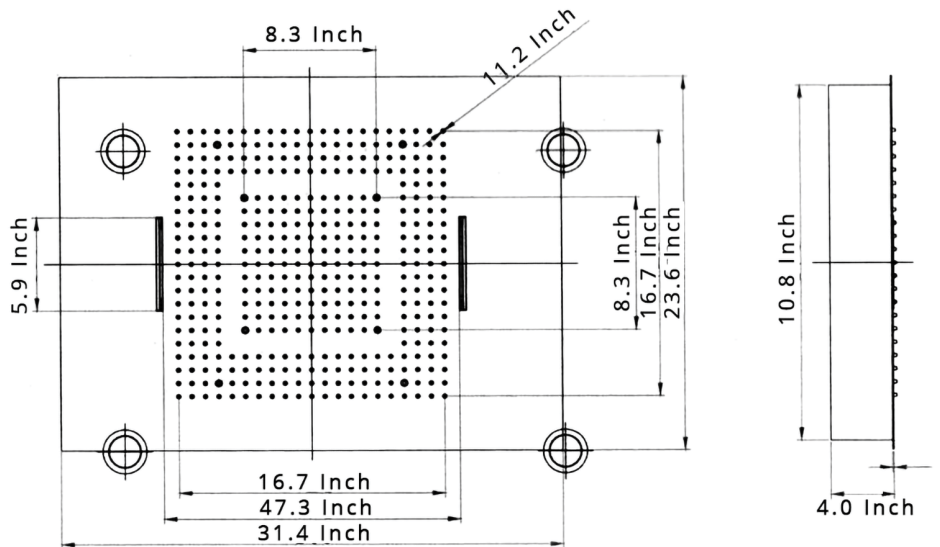

SMART LED SHOWER HEAD 5-MULTI FUNCTION WITH BODY JET SPRAY & HAND-HELD SHOWER SPECIFICATIONS

Shower Head

- Surface Treatment: Blackened
- Style: Contemporary
- Shower Head Feature: LED Shower Heads
- Shower shape: Square
- Material: 304 SUS and brass
- Cold/Hot Water Control Type: Auto-Thermostat Control
- Led Power: Need Electricity 100-250v
- Showerhead Size: 600 X 800 X 100 Mm
- Led: Remote Control Multicolor Change
- Function: Rain , Waterfall, Curtain
- Brass Matt Black Mixer: 5+1 Thermostatic High Flow Valve
- Water Pressure: 0.1-0.5mpa

Body Jets

- Thread Interface Size: G 1/2 Inch
- Function: Rainfall
- Shower Head Feature: Water Saving Shower Heads
- Type: Fixed Rotatable Type
- Installation Type: Wall Mounted
- Size: 50* 50 mm (2 inch)
- Material: Brass
- Feature: Can rotate 360 degrees
- Flow Rate: 1.5 GPM / 5.7 LPM (each Bodyspray)

All dimensions and specifications are nominal and may vary. Use actual products for accuracy in critical situations.

Product shown is only for installation display purpose

Spout

Hand Shower

Flow Rate: 2.0 GPM / 7.6 LPM