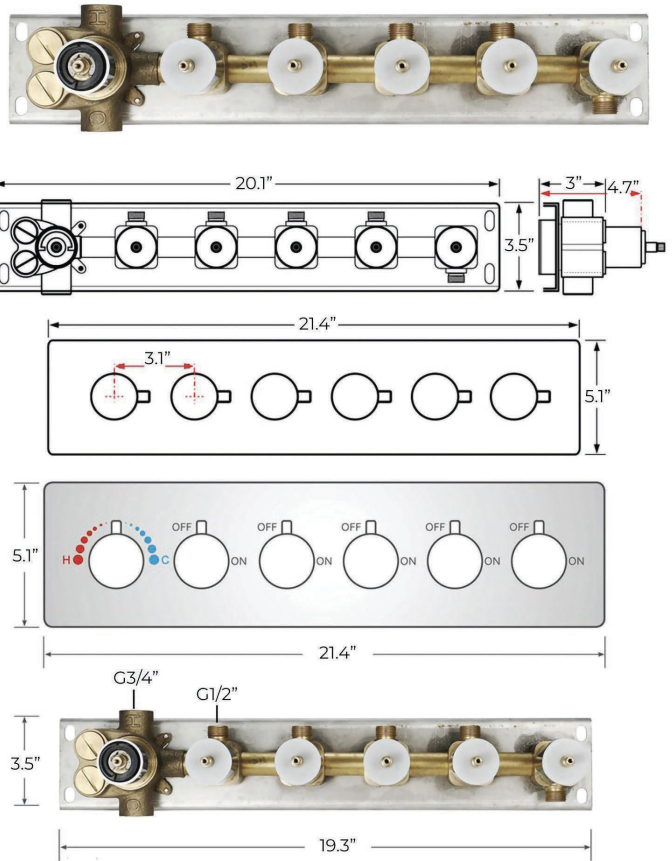

SMART LED SHOWER HEAD 5-MULTI FUNCTION WITH BODY JET SPRAY & HAND-HELD SHOWER SPECIFICATIONS

Shower Head

- Surface Treatment: Blackened
- Style: Contemporary
- Shower Head Feature: LED Shower Heads
- Shower shape: Square
- Material: 304 SUS and brass
- Cold/Hot Water Control Type: Auto-Thermostat Control
- Led Power: Need Electricity 100-250v
- Showerhead Size: 600 X 800 X 100 Mm
- Led: Remote Control Multicolor Change
- Function: Rain , Waterfall, Curtain
- Brass Matt Black Mixer: 5+1 Thermostatic High Flow Valve
- Water Pressure: 0.1-0.5mpa

Body Jets

- Thread Interface Size: G 1/2 Inch
- Function: Rainfall
- Shower Head Feature: Water Saving Shower Heads
- Type: Fixed Rotatable Type
- Installation Type: Wall Mounted
- Size: 50* 50 mm (2 inch)
- Material: Brass
- Feature: Can rotate 360 degrees
- Flow Rate: 1.5 GPM / 5.7 LPM (each Bodyspray)

All dimensions and specifications are nominal and may vary. Use actual products for accuracy in critical situations.

Product shown is only for installation display purpose

Spout

Hand Shower

Flow Rate: 2.0 GPM / 7.6 LPM

Shower Mixer

Shower Mixer Connections