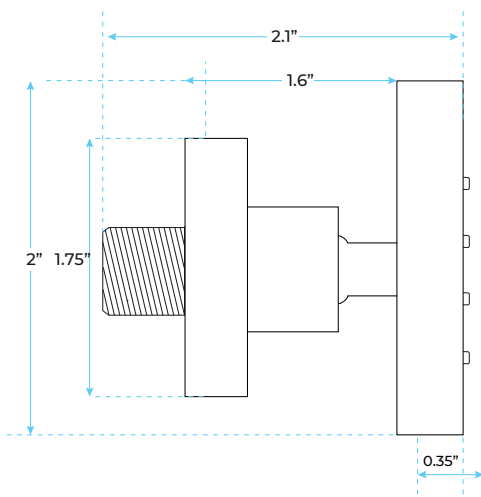

SMART LED SHOWER HEAD 5-MULTI FUNCTION WITH BODY JET SPRAY & HAND-HELD SHOWER SPECIFICATIONS

Shower Head

- Surface Treatment: Blackened
- Style: Contemporary
- Shower Head Feature: LED Shower Heads
- Shower shape: Square
- Material: 304 SUS and brass
- Cold/Hot Water Control Type: Auto-Thermostat Control
- Led Power: Need Electricity 100-250v
- Showerhead Size: 600 X 800 X 100 Mm
- Led: Remote Control Multicolor Change
- Function: Rain , Waterfall, Curtain
- Brass Matt Black Mixer: 5+1 Thermostatic High Flow Valve
- Water Pressure: 0.1-0.5mpa

Body Jets

- Thread Interface Size: G 1/2 Inch
- Function: Rainfall
- Shower Head Feature: Water Saving Shower Heads
- Type: Fixed Rotatable Type
- Installation Type: Wall Mounted
- Size: 50* 50 mm (2 inch)
- Material: Brass
- Feature: Can rotate 360 degrees
- Flow Rate: 1.5 GPM / 5.7 LPM (each Bodyspray)

All dimensions and specifications are nominal and may vary. Use actual products for accuracy in critical situations.

Product shown is only for installation display purpose

Spout

Hand Shower

Flow Rate: 2.0 GPM / 7.6 LPM