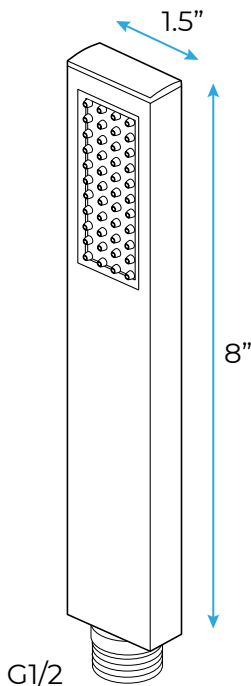

SMART LED SHOWER HEAD 5-MULTI FUNCTION WITH BODY JET SPRAY & HAND-HELD SHOWER SPECIFICATIONS

Shower Head

- Surface Treatment: Blackened
- Style: Contemporary
- Shower Head Feature: LED Shower Heads
- Shower shape: Square
- Material: 304 SUS and brass
- Cold/Hot Water Control Type: Auto-Thermostat Control
- Led Power: Need Electricity 100-250v
- Showerhead Size: 600 X 800 X 100 Mm
- Led: Remote Control Multicolor Change
- Function: Rain , Waterfall, Curtain
- Brass Matt Black Mixer: 5+1 Thermostatic High Flow Valve
- Water Pressure: 0.1-0.5mpa

Body Jets

- Thread Interface Size: G 1/2 Inch
- Function: Rainfall
- Shower Head Feature: Water Saving Shower Heads
- Type: Fixed Rotatable Type
- Installation Type: Wall Mounted
- Size: 50* 50 mm (2 inch)
- Material: Brass
- Feature: Can rotate 360 degrees
- Flow Rate: 1.5 GPM / 5.7 LPM (each Bodyspray)

All dimensions and specifications are nominal and may vary. Use actual products for accuracy in critical situations.

Product shown is only for installation display purpose

Spout

Hand Shower

Flow Rate: 2.0 GPM / 7.6 LPM