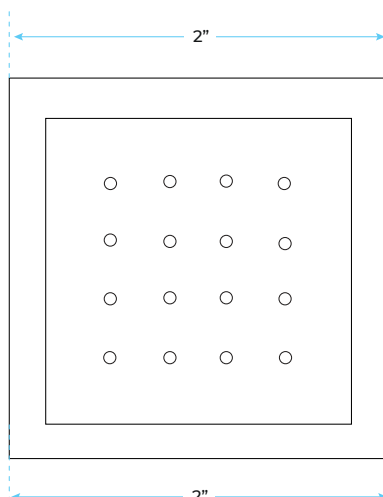

SMART LED SHOWER HEAD 5-MULTI FUNCTION WITH BODY JET SPRAY & HAND-HELD SHOWER SPECIFICATIONS

Shower Head

- Surface Treatment: Blackened
- Style: Contemporary
- Shower Head Feature: LED Shower Heads
- Shower shape: Square
- Material: 304 SUS and brass
- Cold/Hot Water Control Type: Auto-Thermostat Control
- Led Power: Need Electricity 100-250v
- Showerhead Size: 600 X 800 X 100 Mm
- Led: Remote Control Multicolor Change
- Function: Rain , Waterfall, Curtain
- Brass Matt Black Mixer: 5+1 Thermostatic High Flow Valve
- Water Pressure: 0.1-0.5mpa

Body Jets

- Thread Interface Size: G 1/2 Inch
- Function: Rainfall
- Shower Head Feature: Water Saving Shower Heads
- Type: Fixed Rotatable Type
- Installation Type: Wall Mounted
- Size: 50* 50 mm (2 inch)
- Material: Brass
- Feature: Can rotate 360 degrees
- Flow Rate: 1.5 GPM / 5.7 LPM (each Bodyspray)

All dimensions and specifications are nominal and may vary. Use actual products for accuracy in critical situations.

Product shown is only for installation display purpose

Spout

Hand Shower

Flow Rate: 2.0 GPM / 7.6 LPM