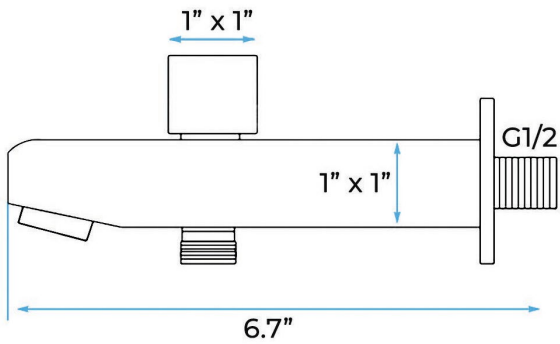

SMART LED SHOWER HEAD 5-MULTI FUNCTION WITH BODY JET SPRAY & HAND-HELD SHOWER SPECIFICATIONS

Shower Head

- Surface Treatment: Blackened
- Style: Contemporary
- Shower Head Feature: LED Shower Heads
- Shower shape: Square
- Material: 304 SUS and brass
- Cold/Hot Water Control Type: Auto-Thermostat Control
- Led Power: Need Electricity 100-250v
- Showerhead Size: 600 X 800 X 100 Mm
- Led: Remote Control Multicolor Change
- Function: Rain , Waterfall, Curtain
- Brass Matt Black Mixer: 5+1 Thermostatic High Flow Valve
- Water Pressure: 0.1-0.5mpa

Body Jets

- Thread Interface Size: G 1/2 Inch
- Function: Rainfall
- Shower Head Feature: Water Saving Shower Heads
- Type: Fixed Rotatable Type
- Installation Type: Wall Mounted
- Size: 50* 50 mm (2 inch)
- Material: Brass
- Feature: Can rotate 360 degrees
- Flow Rate: 1.5 GPM / 5.7 LPM (each Bodyspray)

All dimensions and specifications are nominal and may vary. Use actual products for accuracy in critical situations.

Product shown is only for installation display purpose

Spout

Hand Shower

Flow Rate: 2.0 GPM / 7.6 LPM